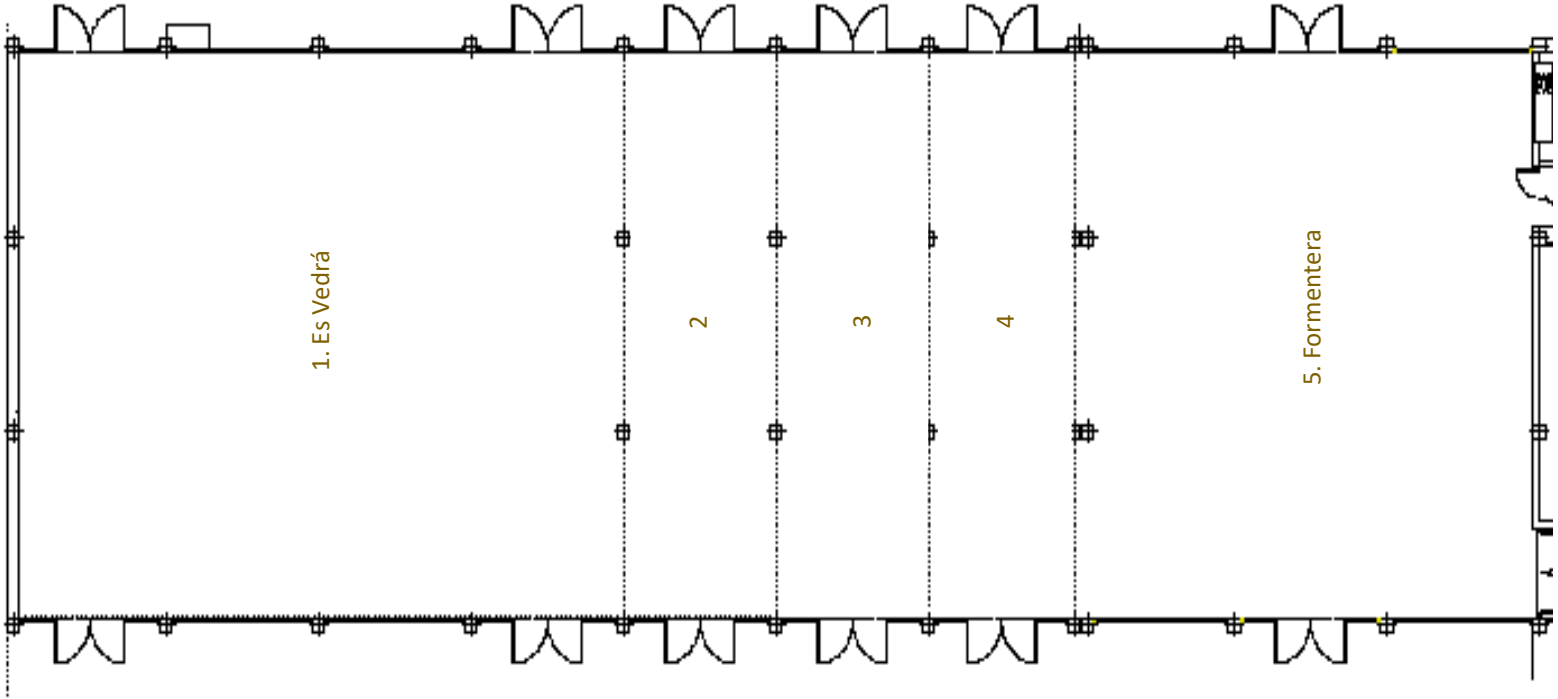

MEETING ROOMS

Oval terrace