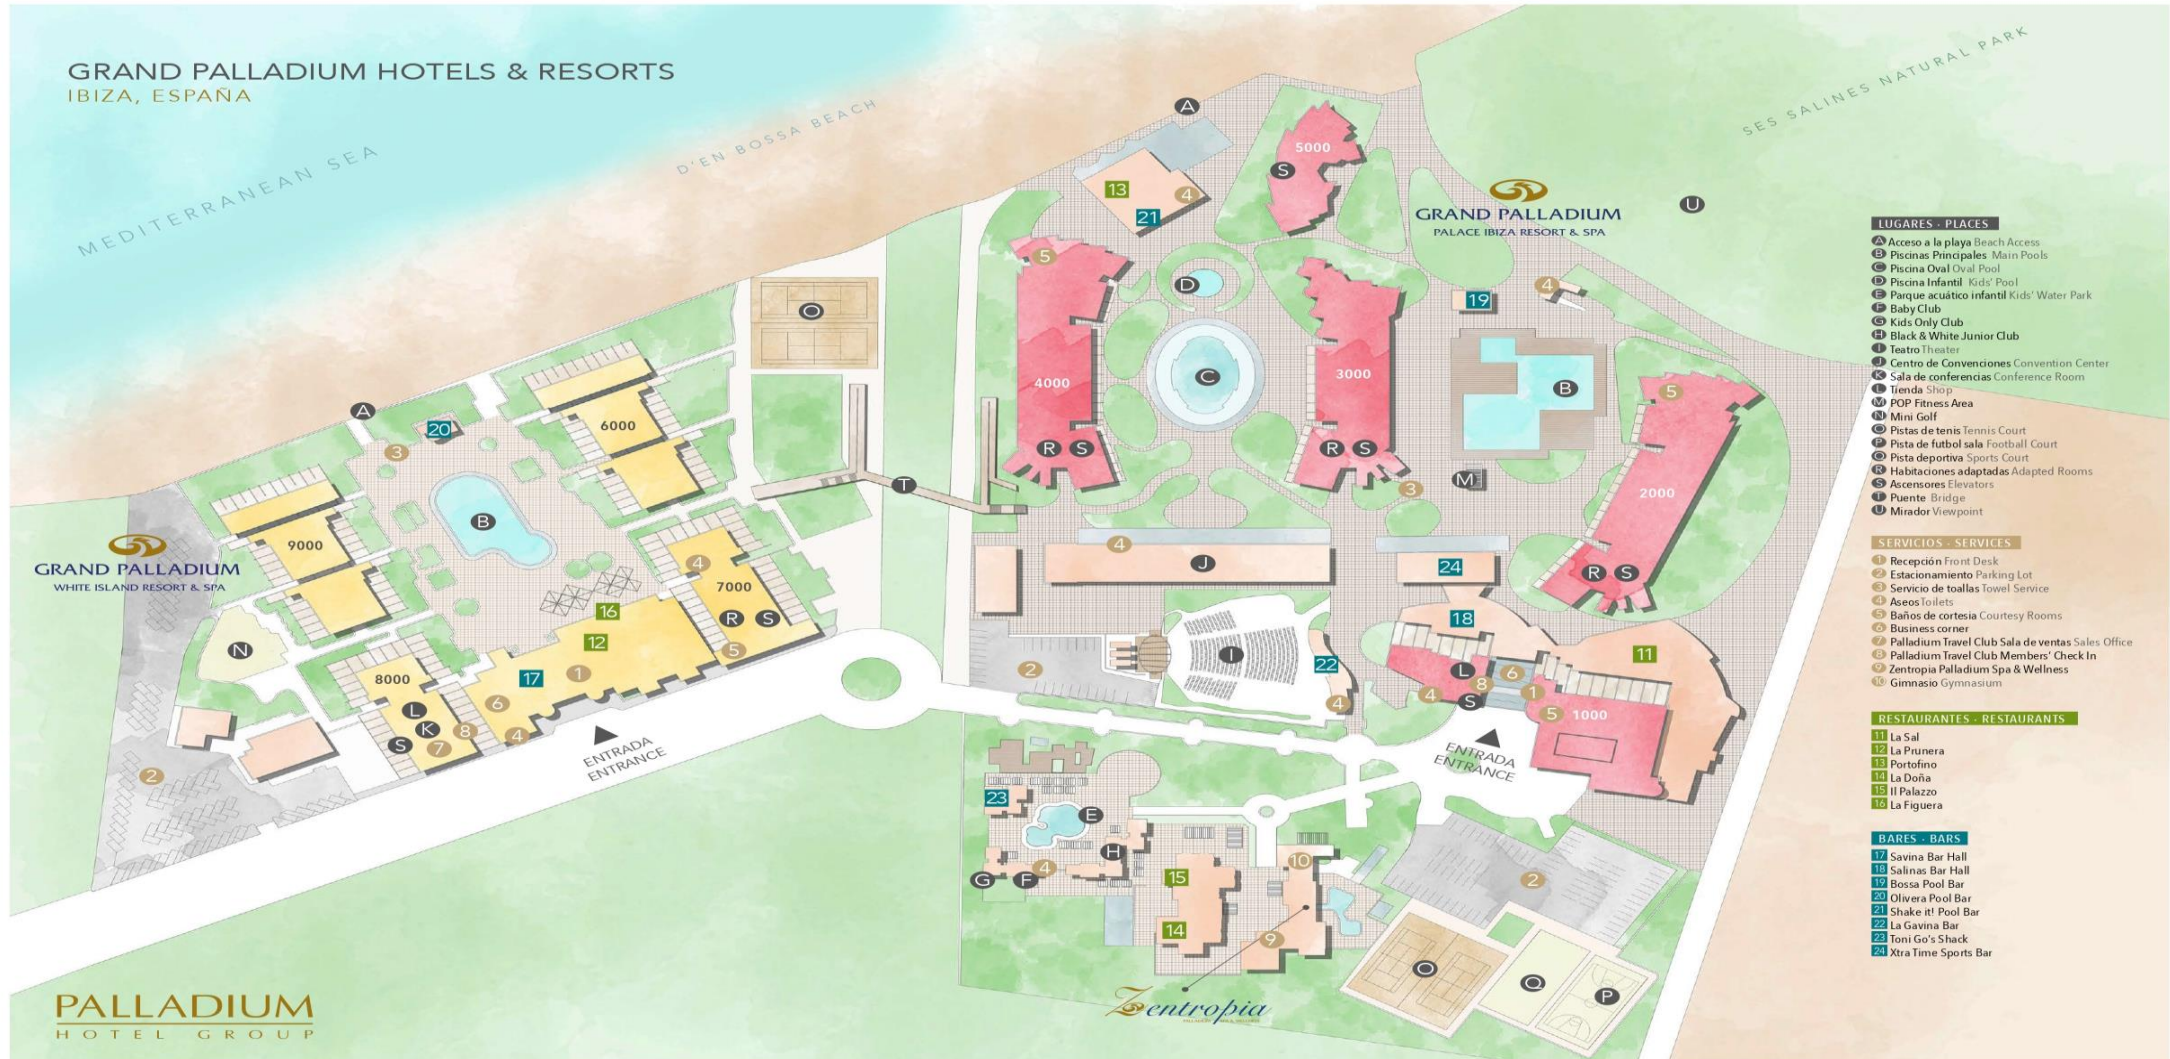

HOTEL MAP

GRAND PALLADIUM
HOTELS & RESORTS

IBIZA, SPAIN

LUGARES - PLACES

- 1 Acceso a la playa Beach Access
- 2 Piscinas Principales Main Pools
- 3 Piscina Oval Oval Pool
- 4 Piscina Infantil Kids' Pool
- 5 Parque acuático infantil Kids' Water Park
- 6 Baby Club
- 7 Kids Only Club
- 8 Black & White Junior Club
- 9 Teatro Theater
- 10 Centro de Convenciones Convention Center
- 11 Sala de conferencias Conference Room
- 12 Tienda Shop
- 13 POP Fitness Area
- 14 Mini Golf
- 15 Pistas de tenis Tennis Court
- 16 Pista de fútbol sala Football Court
- 17 Pista deportiva Sports Court
- 18 Habitaciones adaptadas Adapted Rooms
- 19 Ascensores Elevators
- 20 Puente Bridge
- 21 Mirador Viewpoint

SERVICIOS - SERVICES

- 1 Recepción Front Desk
- 2 Estacionamiento Parking Lot
- 3 Servicio de toallas Towel Service
- 4 Aseos Toilets
- 5 Baños de cortesía Courtesy Rooms
- 6 Business corner
- 7 Palladium Travel Club Sala de ventas Sales Office
- 8 Palladium Travel Club Members' Check In
- 9 Zentropia Palladium Spa & Wellness
- 10 Gimnasio Gymnasium

RESTAURANTES - RESTAURANTS

BARES - BARS

GRAND PALLADIUM HOTELS & RESORTS
IBIZA, ESPAÑA

GRAND PALLADIUM
WHITE ISLAND RESORT & SPA

GRAND PALLADIUM
PALACE IBIZA RESORT & SPA

PALLADIUM
HOTEL GROUP

PALLADIUMHOTELGROUP.COM

GRAND PALLADIUM WHITE ISLAND RESORT & SPA GRAND PALLADIUM PALACE IBIZA RESORT & SPA